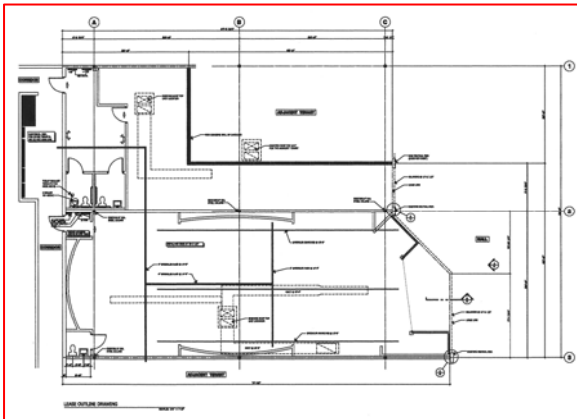

Client List:

- PAC SUN
- D.e.m.o
- Aeropostale
- The Limited
- Bath & Body Works
- Express
- Victoria's Secret
- Footlocker
- The Tie Rack
- Pei Wei's
- Baja Fresh
- Gucci
- HCX
- Maytag
- Charlotte Russe
- Rampage
- Limited Too
- Justice
- Gymboree
- Janie & Jack
- Puma
- Sanrio
- Wetzel's Pretzel's
- Pearle Vision
- Sunglass Hut
- Ecko
- Hollisters
- NIKE
- Brighton Collectibles
- G by Guess
- Gymboree

2485 Rocky Road
Dorchester, WI 54425
(715)654-5190
(623)321-5836